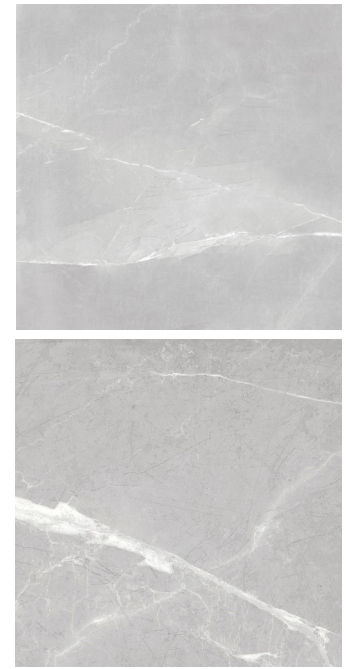

# Colosseum Grey

## Porcelain Tile

1 colour

1 Finish

3 sizes

All of the elegance and natural beauty of veined marbles, but without the need for ongoing maintenance

Vibrant depth and veins have been intensified with an antique effect to give a vintage allure, all the while maintaining the sense of class that only classical marbles can offer.

The creativity and expressiveness of this range is further enhanced by the mixed mosaics designed to offset the plain tiles.

600x600mm Grey

75 x 590mm Chevron

75x600mm Grey

300x300mm  
Mixed Mosaic

V3 Moderate Variation