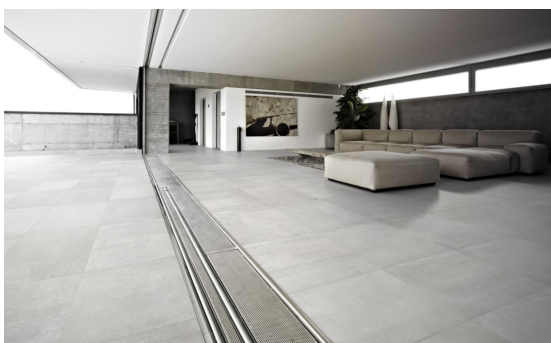

Masonry

Porcelain Tile

3 colours

1 Finish

1 Size

A contemporary porcelain tile with colours born by the trends towards natural stone finishes.

The subtle variations in shading offer an understated realism.

The overall effect is one of strength and durability.

V3 Moderate Variation

Size	Finish	Thickness	Colour Availability
600 x 600 mm	Natural	9mm	All
Penta 310 x 410mm	Natural	9mm	All

Print colours may vary from actual tiles. Please request samples from our office