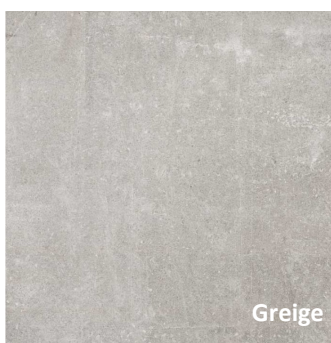

Masonry

Porcelain Tile

3 colours

1 Finish

1 Size

A contemporary porcelain tile with colours born by the trends towards natural stone finishes.

The subtle variations in shading offer an understated realism.

The overall effect is one of strength and durability.

V3 Moderate Variation

Size	Finish	Thickness	Colour Availability
600 x 600 mm	Natural	9mm	All
Penta 310 x 410mm	Natural	9mm	All

Print colours may vary from actual tiles. Please request samples from our office