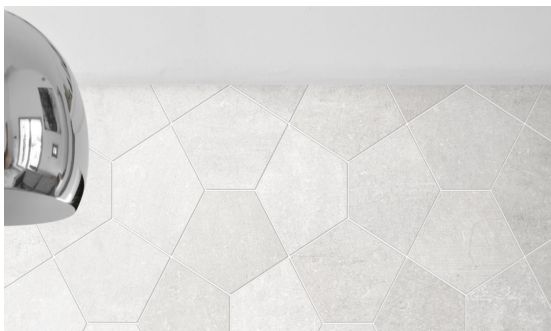

Masonry

Porcelain Tile

3 colours

1 Finish

1 Size

A contemporary porcelain tile with colours born by the trends towards natural stone finishes.

The subtle variations in shading offer an understated realism.

The overall effect is one of strength and durability.

V3 Moderate Variation

Size	Finish	Thickness	Colour Availability
600 x 600 mm	Natural	9mm	All
Penta 310 x 410mm	Natural	9mm	All

Print colours may vary from actual tiles. Please request samples from our office