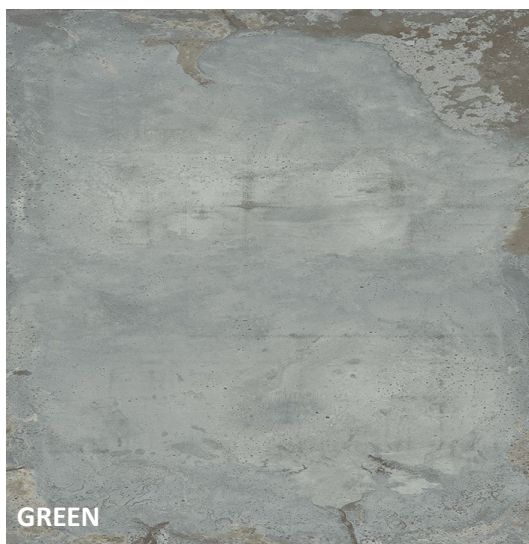

Foundry

Porcelain Tile

4 colours

1 Finish

2 Sizes

Distressed industrial chic finish for a contemporary setting.

Glazed porcelain suitable for use on walls and floors.

Can be used in medium to high foot traffic areas, from residential to restaurants.

V4 Random Variation

Size	Finish	Thickness	Colour Availability
600 x 600 mm	Natural	10mm	All
61 x 370 mm	Natural	10mm	All

Print colours may vary from actual tiles. Please request samples from our office

contracts@decortiles.co.uk