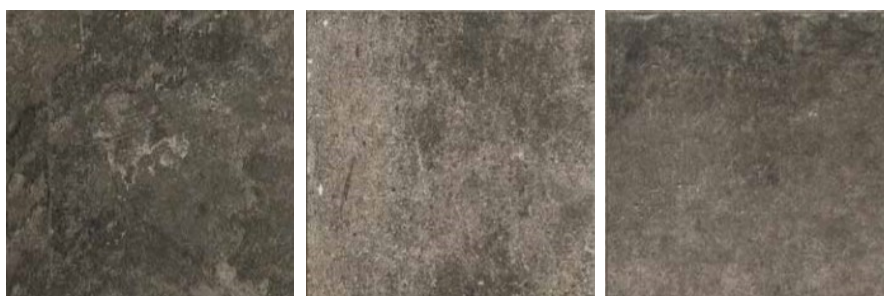

LaRoche

Porcelain Tile

1 colour

1 Finish

1 Size

A porcelain bodied tile influenced by French style sedimentary stone.

Elegant contrasts where the romantic charm of the stone bursts through combinations rich in contemporary flavour.

Brings an instant look of warmth to any décor.

Size	Finish	Thickness	Colour Availability
797 x 797mm	Smooth	10mm	All

V1 Uniform appearance

Print colours may vary from actual tiles. Please request samples from our office