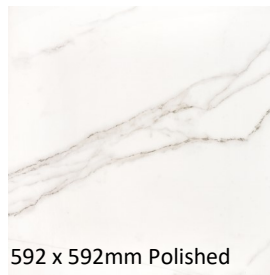

GENEVA

Wall & Floor Tile

1 colours

2 Finishes

3 Sizes

Glazed ceramic wall tile with matching glazed porcelain floor.
 Classic marble effect for a timeless look
 Matt or polished floor options available

592 x 592mm Matt

592 x 592mm Polished

450 x 1200mm Polished

592 x 592mm Polished

V1 Uniform appearance

Size	Finish	Thickness
600 x 600mm	Matt	9.5mm
350 x 700mm	Polished	9.5mm
450 x 1200mm	Polished	9.5mm
600 x 600mm	Polished	9.5mm