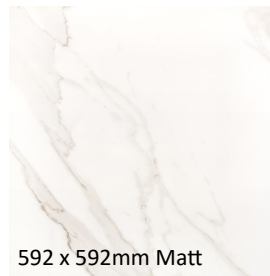

GENEVA

Wall & Floor Tile

1 colours

2 Finishes

3 Sizes

Glazed ceramic wall tile with matching glazed porcelain floor.
 Classic marble effect for a timeless look
 Matt or polished floor options available

592 x 592mm Matt

592 x 592mm Polished

450 x 1200mm Polished

592 x 592mm Polished

V1 Uniform appearance

Size	Finish	Thickness
600 x 600mm	Matt	9.5mm
350 x 700mm	Polished	9.5mm
450 x 1200mm	Polished	9.5mm
600 x 600mm	Polished	9.5mm