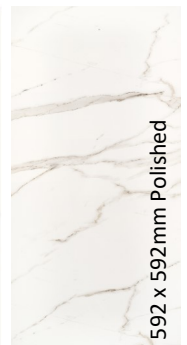

GENEVA

Wall & Floor Tile

1 colours

2 Finishes

3 Sizes

Glazed ceramic wall tile with matching glazed porcelain floor.
 Classic marble effect for a timeless look
 Matt or polished floor options available

592 x 592mm Matt

592 x 592mm Polished

450 x 1200mm Polished

592 x 592mm Polished

V1 Uniform appearance

Size	Finish	Thickness
600 x 600mm	Matt	9.5mm
350 x 700mm	Polished	9.5mm
450 x 1200mm	Polished	9.5mm
600 x 600mm	Polished	9.5mm